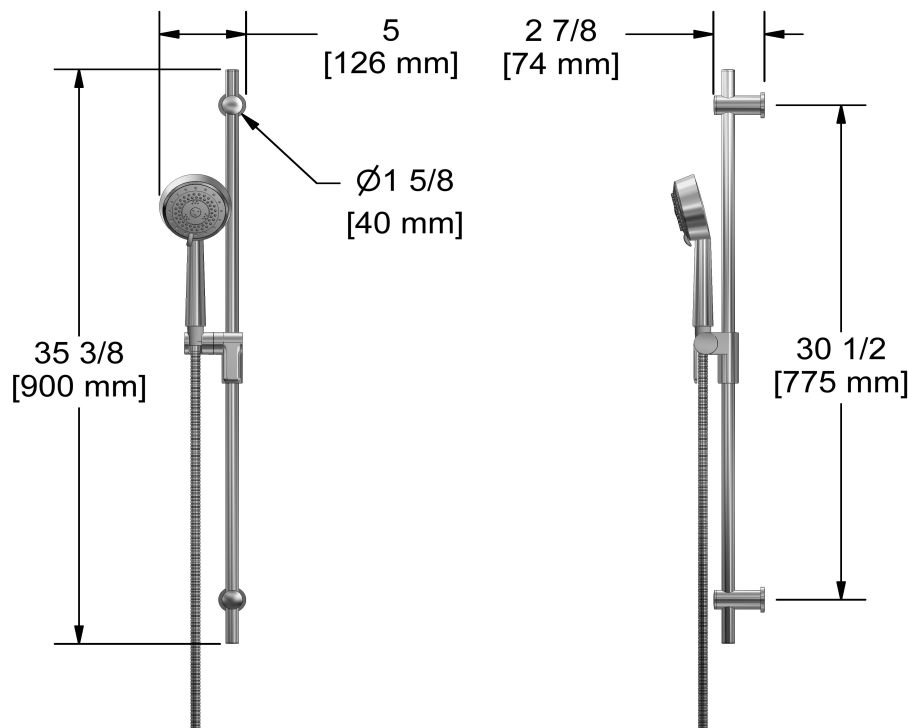

Hand shower rail
1010

Specifications

Descriptions

- Ø19 mm (¾") slide bar
- 10, 4-jet hand shower with pause
- Scale-free
- 150 cm (59") double interlock flexible hose, swivel and 2 check valves
- Easy-Glide left cursor

Available colors

- C : Chrome
- BN : Brushed Nickel (PVD)
- PN : Polished Nickel (PVD)

Available flows

- 7.6 L/min, 2.0 gpm (US) 60psi
- 5.69 L/min, 1.5 gpm (US) 60psi (**1010-15**)
- 6.7 L/min, 1.8 gpm (US) 60psi (**1010-WS**) *

EPA certification applicable to the indicated model only

Certifications

- CSA B125.1
- ASME A112.18.1
- CMR248 Approval

Sizes, models and finishes may differ from those presented.

Warranty

This Riobel Inc. product you have purchased carries a Limited Lifetime Warranty on the chrome, PVD finish, blacks and all working parts and is guaranteed from the initial purchase date against all manufacturing defects. All other finishes, including plastic components, are guaranteed for one year. All electric and/or electronic parts are covered by a 5-year limited warranty. The warranty offered on our products will be honored only if the installation is performed by a certified master plumber.

Customer Care

Phone (800) 777 - 9762 | Email: customer care@houseofrohl.com | Website: houseofrohl.com/support/contact-us